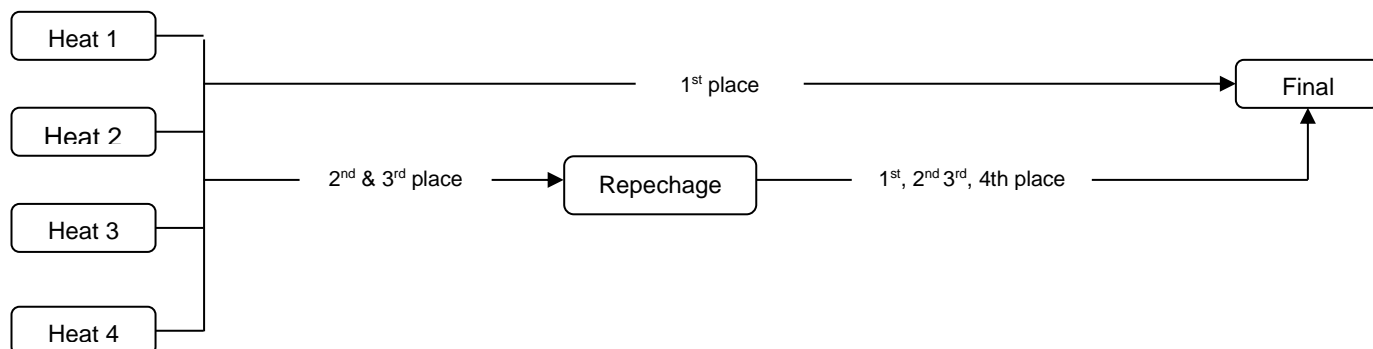

IVF Va'a World Sprint Champs Progression Chart Club V12 – 8 Lanes

1 Heat (3-8 teams) – Straight Final

Straight Final

2 Heats (9-16 teams)

3 Heats (17-24 teams)

4 Heats (25-32 teams)

5 Heats (33-40 teams)