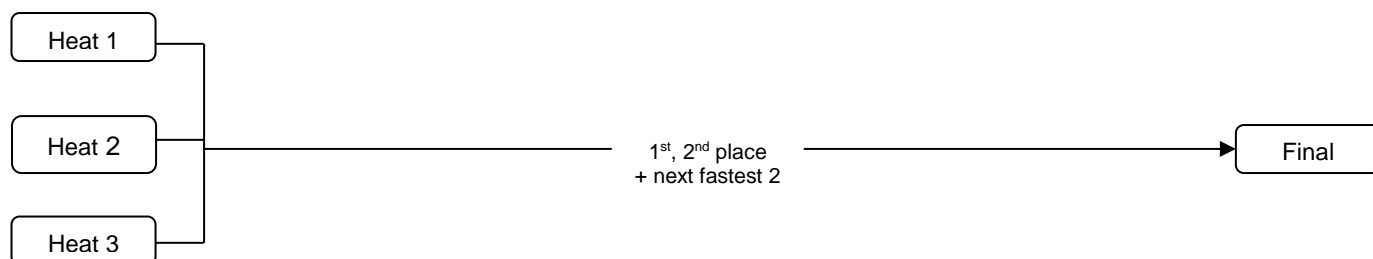

IVF Va'a World Sprint Champs Progression Chart Club V12 – 8 Lanes

1 Heat (3-8 teams) – Straight Final

Straight Final

2 Heats (9-16 teams)

3 Heats (17-24 teams)

4 Heats (25-32 teams)

5 Heats (33-40 teams)