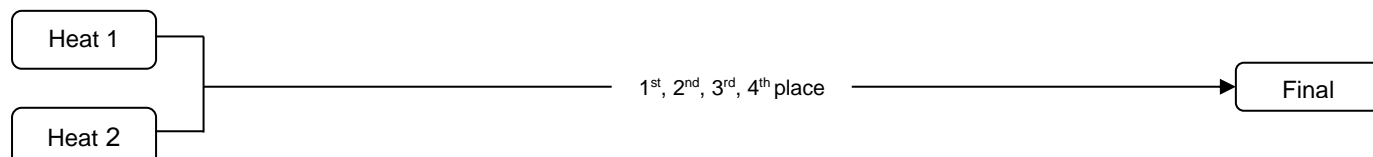

IVF Va'a World Sprint Champs Progression Chart Club V12 – 8 Lanes

1 Heat (3-8 teams) – Straight Final

Straight Final

2 Heats (9-16 teams)

3 Heats (17-24 teams)

4 Heats (25-32 teams)

5 Heats (33-40 teams)